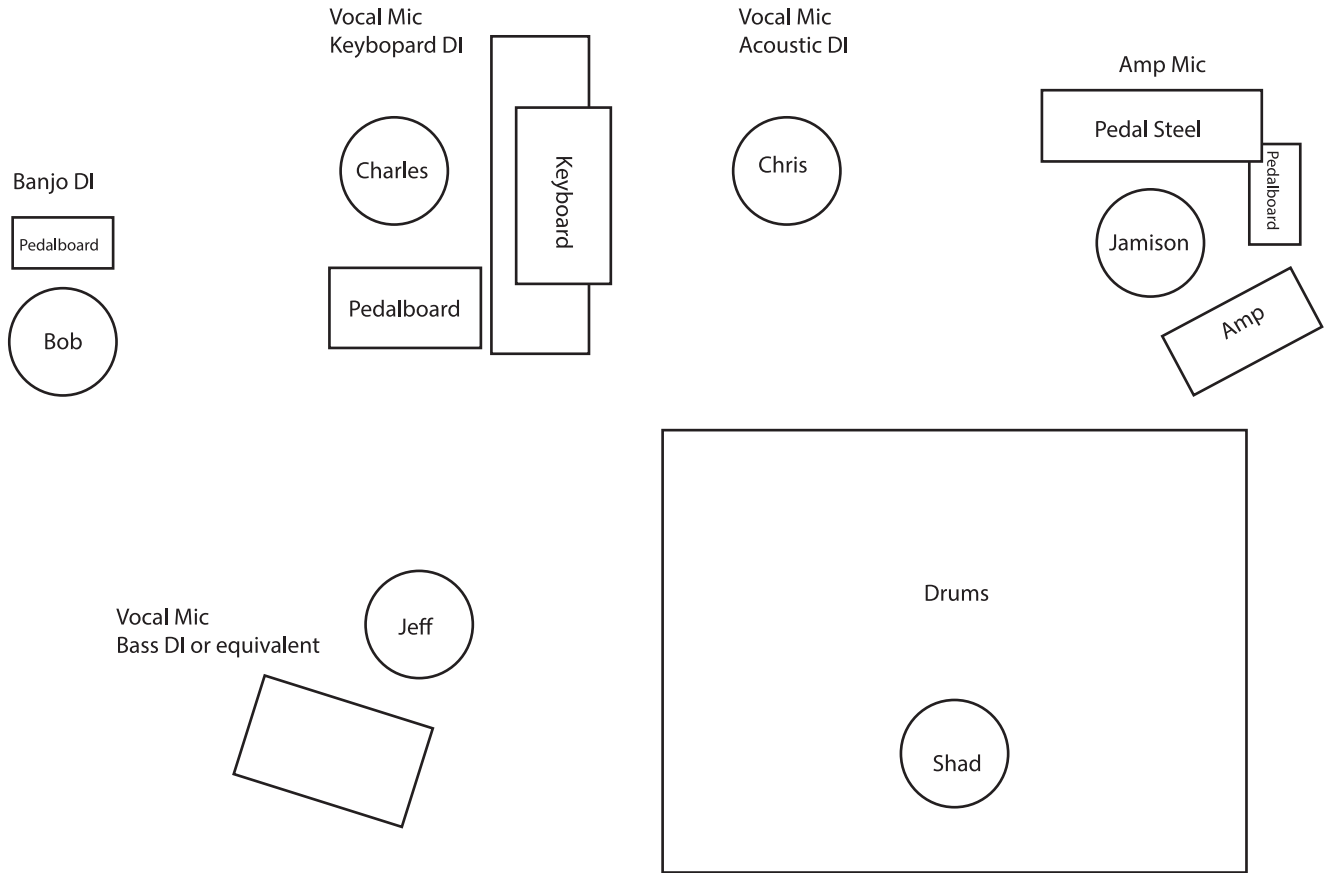

## STAGE PLOT

### FRONT OF STAGE

## INPUT LIST

	Name	Instrument
Kick	Shad	Drums
Snare	Shad	Drums
Over Head Left	Shad	Drums
Over Head Right	Shad	Drums
Bass Di	Jeff	Bass
Bass Mic	Jeff	Bass
Pedal Steel Amp Mic	Jamison	Pedal Steel
Banjo DI	Bob	Banjo
Keyboard DI	Charles	Keyboard
Acoustic Guitar DI	Chris	Acoustic Guitar
Backup Vocals	Jeff	Bass
Backup Vocal	Charles	Keyboard
Main Vocals	Chris	Acoustic Guitar